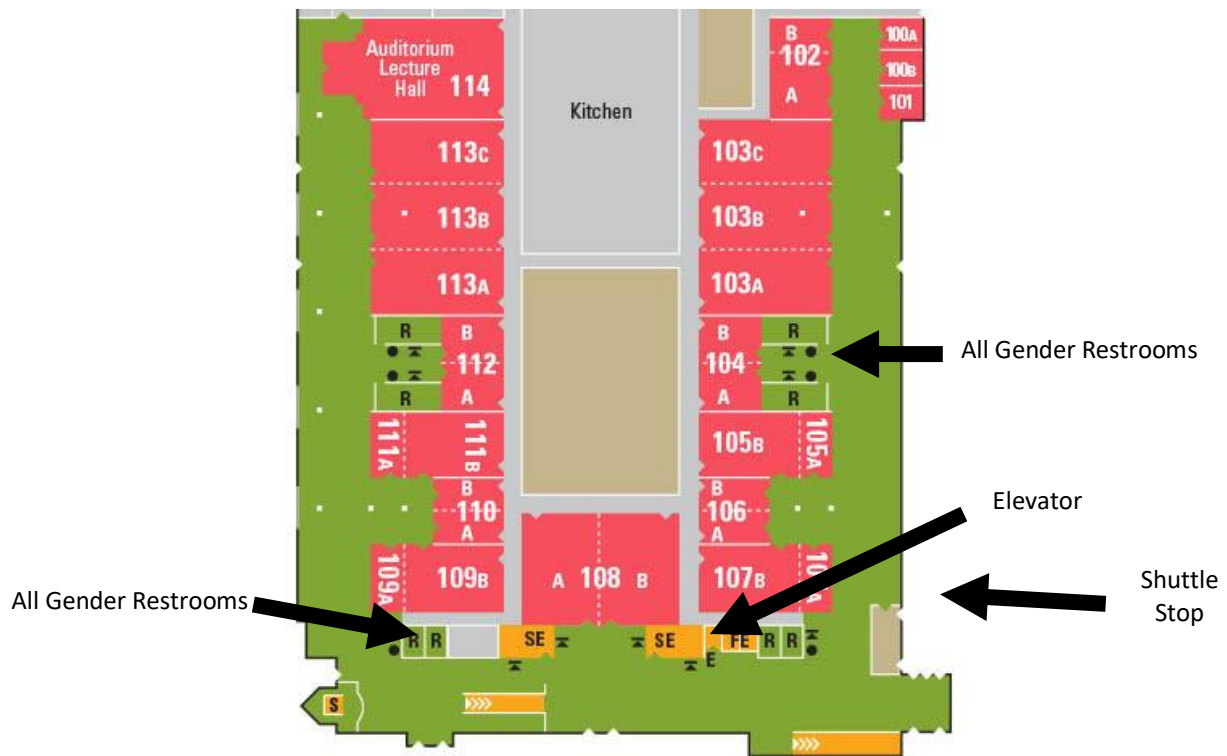

Navigating the Annual Meeting

Philadelphia Marriott Level 4

Level 5

Navigating the Annual Meeting

Pennsylvania Convention Center Level 100

Level 200

Navigating the Annual Meeting

Pennsylvania Convention Center Level 200, continued

Level 300